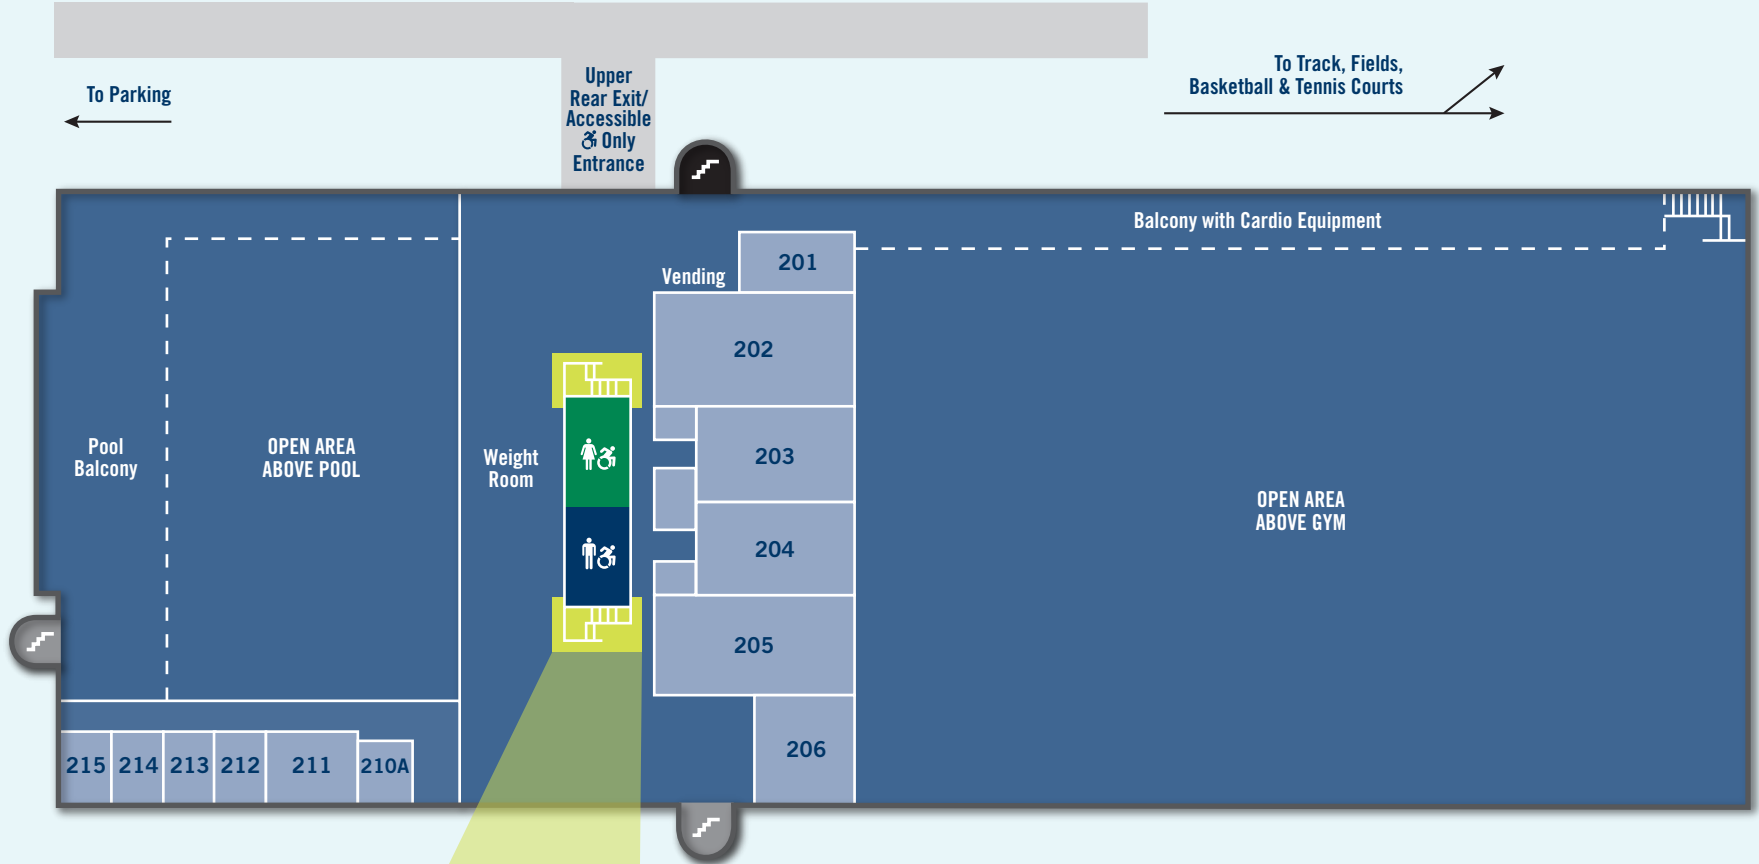

Fitness & Wellness Center - First Level

Map Key

- Restroom
- Main Stairwell
- Stairwell (No Entry)
- Emergency Phone
- AED Device & First Aid
- Front Desk/Tanning
- 103** Men's Locker Room
- 106** Women's Locker Room
- 104** Massage (Coed Area)

Fitness & Wellness Center - Second Level

Third Level

Map Key			
	Restroom	204	Core/Stretching Room
	Main Stairwell	206	Classroom
	Stairwell (No Entry)	209	Yoga Studio
201	Nursery	211	Director's Office
202/205	Racquetball Court	213	Personal Training Office
203	Group Ride Room		