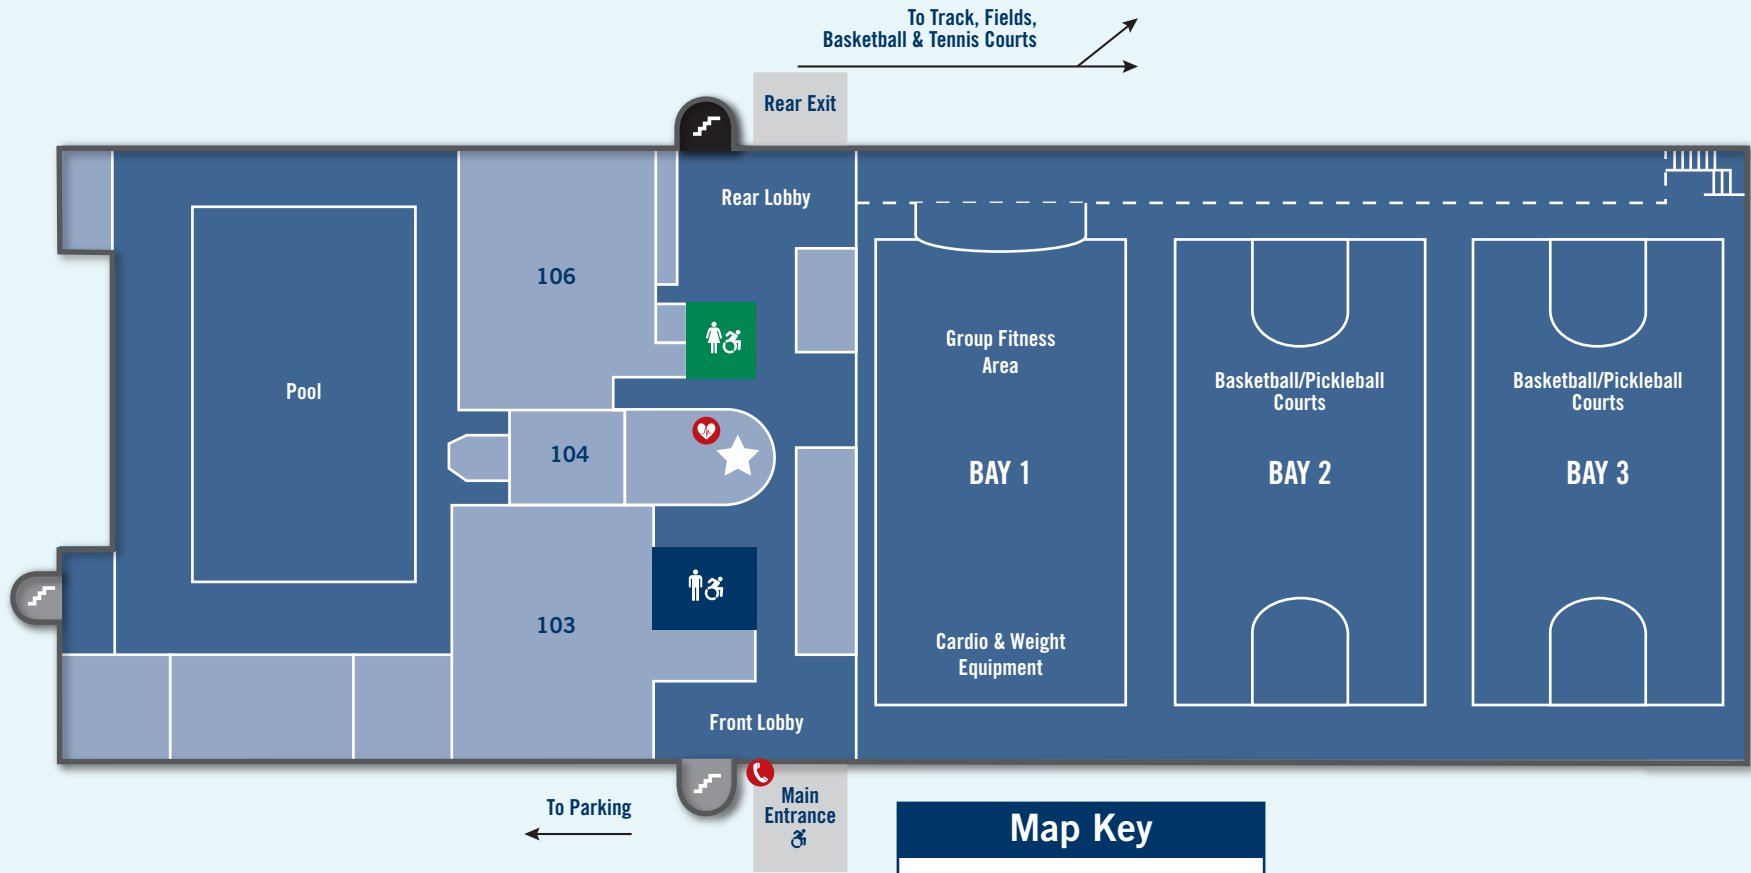

Fitness & Wellness Center - First Level

Map Key

- Restroom
- Main Stairwell
- Stairwell (No Entry)
- Emergency Phone
- AED Device & First Aid
- Front Desk/Tanning
- 103** Men's Locker Room
- 106** Women's Locker Room
- 104** Massage (Coed Area)

Fitness & Wellness Center - Second Level

Third Level

Map Key			
	Restroom	204	Core/Stretching Room
	Main Stairwell	206	Classroom
	Stairwell (No Entry)	209	Yoga Studio
201	Nursery	211	Director's Office
202/205	Racquetball Court	213	Personal Training Office
203	Group Ride Room		