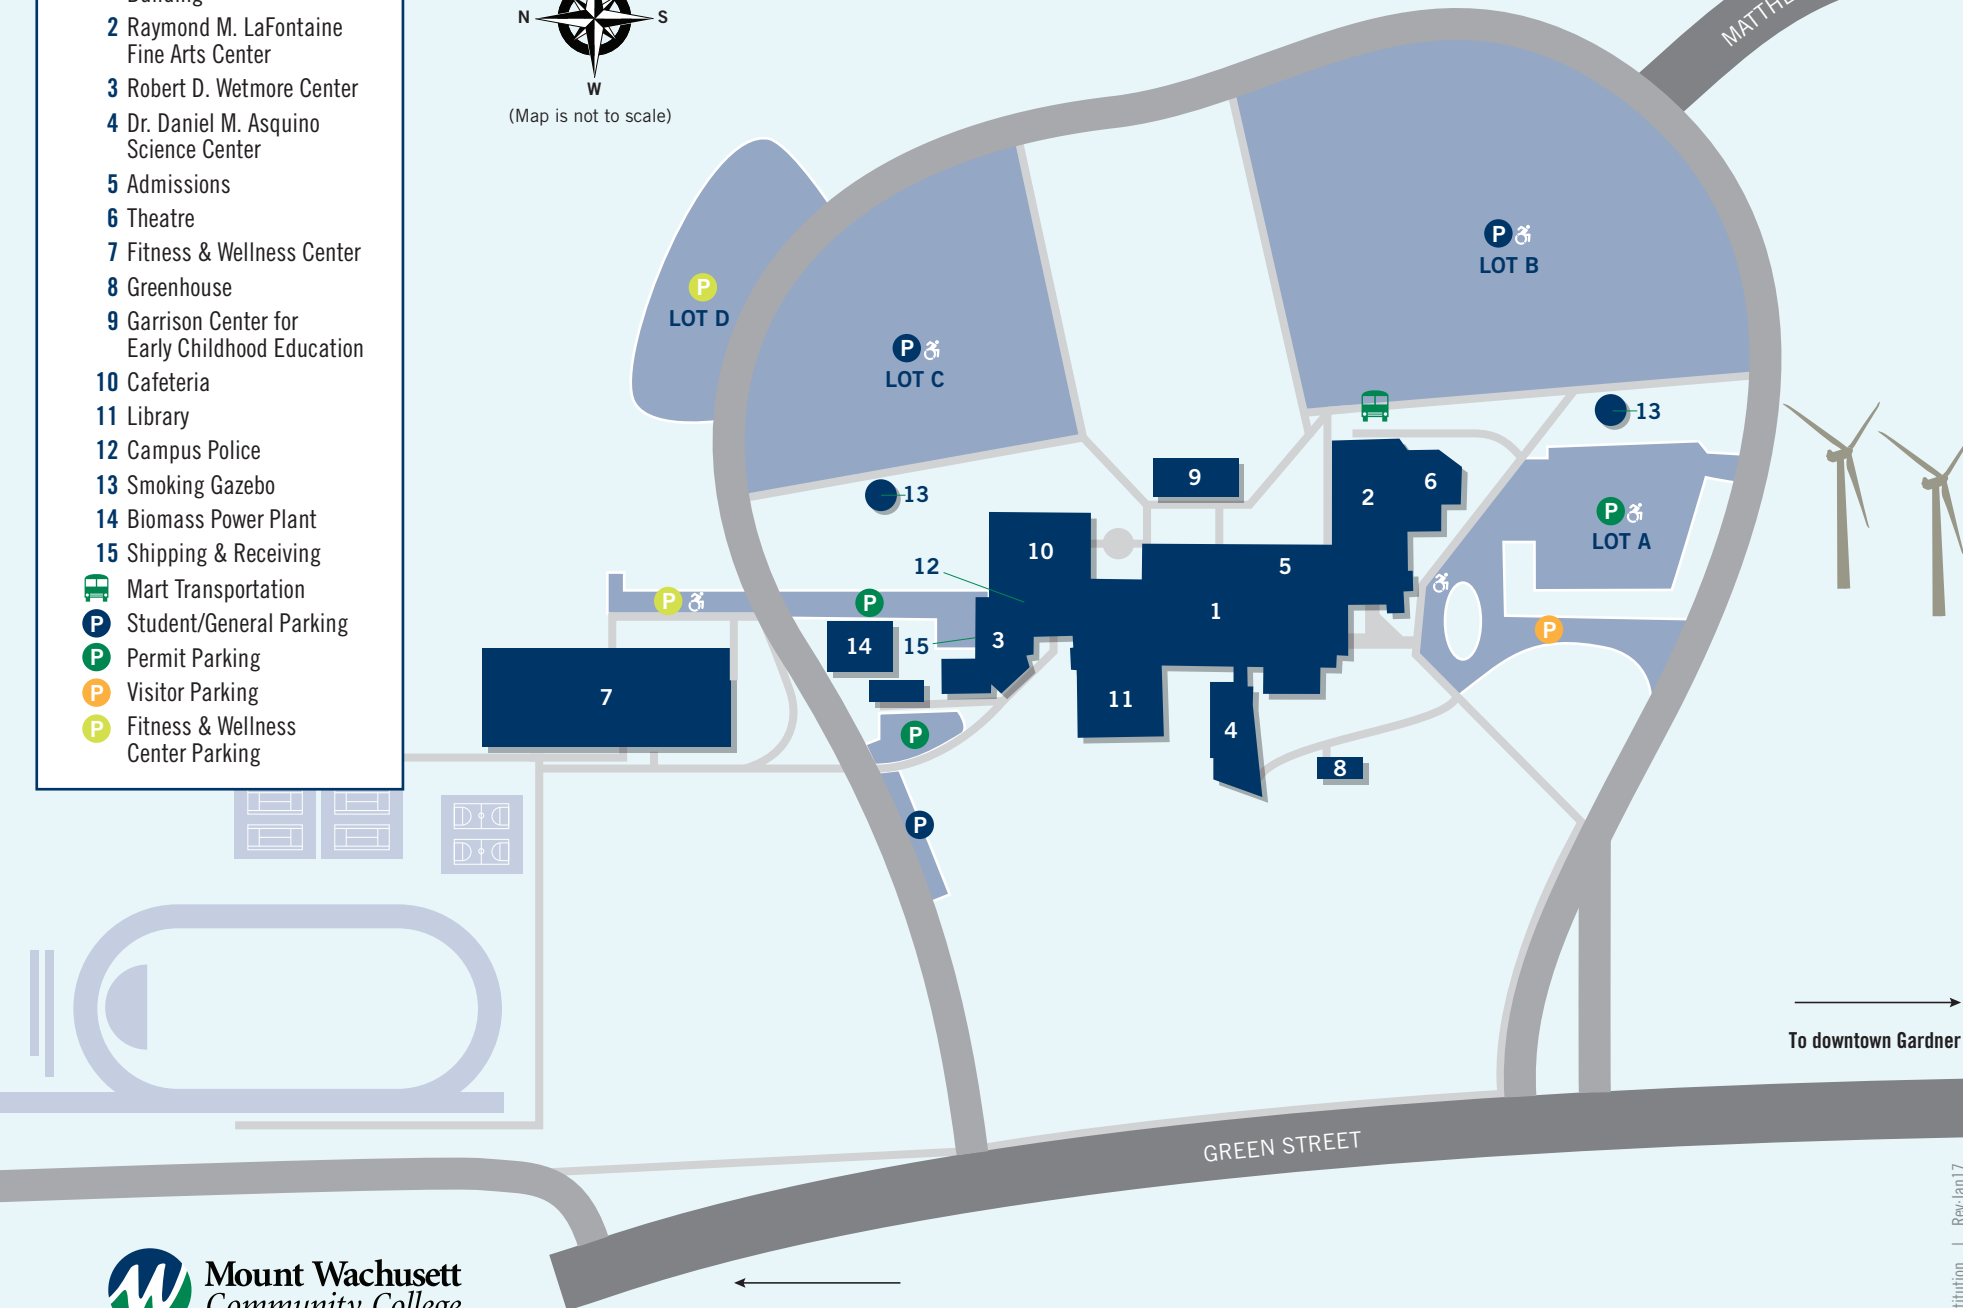

Map Key

- 1 Arthur F. Haley Academic Building
- 2 Raymond M. LaFontaine Fine Arts Center
- 3 Robert D. Wetmore Center
- 4 Dr. Daniel M. Asquino Science Center
- 5 Admissions
- 6 Theatre
- 7 Fitness & Wellness Center
- 8 Greenhouse
- 9 Garrison Center for Early Childhood Education
- 10 Cafeteria
- 11 Library
- 12 Campus Police
- 13 Smoking Gazebo
- 14 Biomass Power Plant
- 15 Shipping & Receiving
-  Mart Transportation
-  Student/General Parking
-  Permit Parking
-  Visitor Parking
-  Fitness & Wellness Center Parking

→
To Route 140 S toward
Fitchburg, Leominster & Boston

MATTHEWS STREET

→
To downtown Gardner

←
To Route 140 N toward
Winchendon & Keene, NH