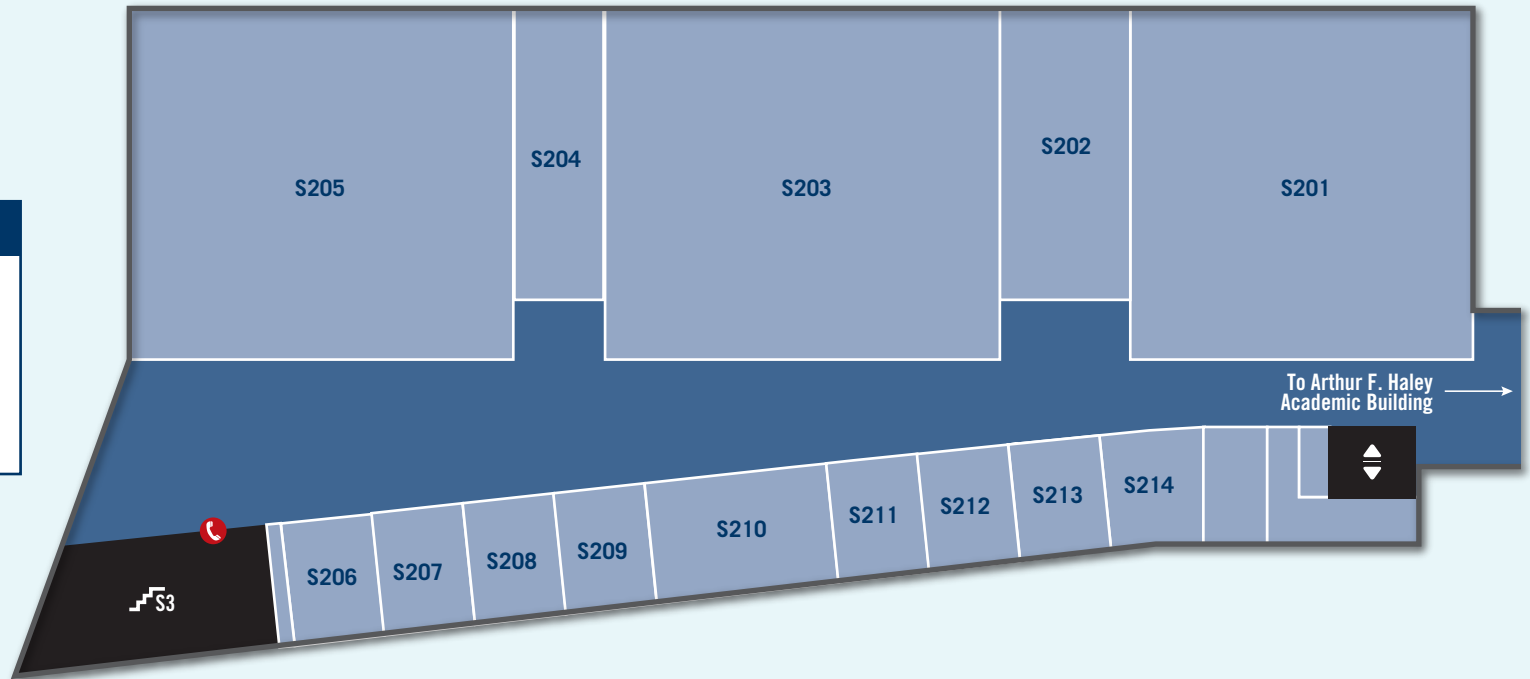

Dr. Daniel M. Asquino Science Center - First Level

Map Key

-  Restroom
-  Stairwell
-  Elevator
-  Emergency Phone
- S105** Murphy Conference Room

Dr. Daniel M. Asquino Science Center - Second Level

Map Key

-  Restroom
-  Stairwell
-  Elevator
-  Emergency Phone
- S210** Student Study Room

Dr. Daniel M. Asquino Science Center - Third Level

Map Key

- Restroom
- Stairwell
- Elevator
- Emergency Phone
- S314** Student Study Room