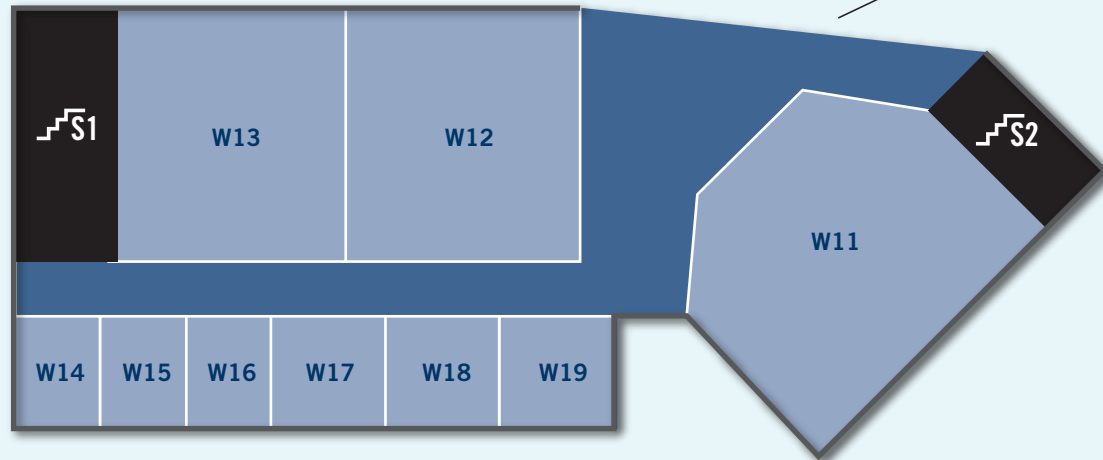

Robert D. Wetmore Center - First Level

To Arthur F. Haley Academic Building,
Dr. Daniel M. Asquino Science Center &
Raymond M. LaFontaine
Fine Arts Center

Map Key

 Stairwell

Robert D. Wetmore Center - Lower Level