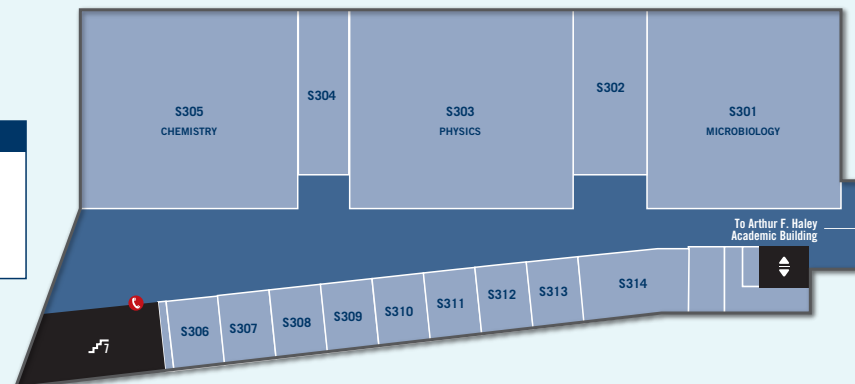

Arthur F. Haley Academic Building - Third Level

Map Key

- Restroom
- All Gender Restroom
- Stairwell
- Elevator
- Emergency Phone
- Emergency Stair Chair
- Liberal Arts, Education, Humanities & Communications Offices
- Access & Transition Offices

To Dr. Daniel M. Asquino Science Center

Dr. Daniel M. Asquino Science Center - Third Level

Map Key

- Restroom
- Stairwell
- Elevator
- Emergency Phone
- S314 Student Study Room

To Arthur F. Haley Academic Building