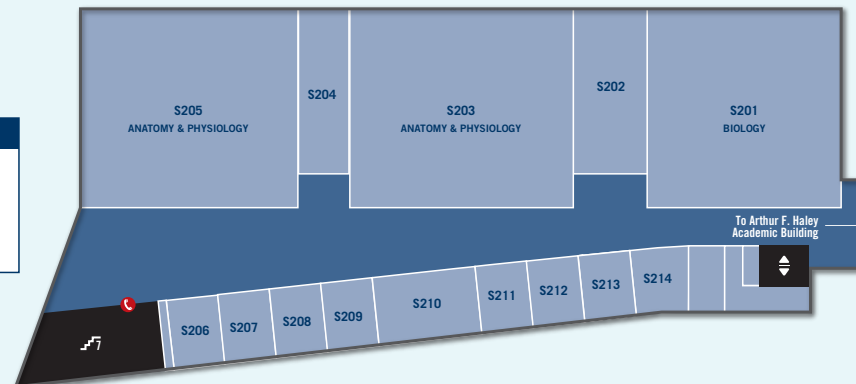

Arthur F. Haley Academic Building - Second Level

Map Key

- Restroom
- All Gender Restroom
- Stairwell
- Elevator
- Emergency Phone
- Health Professions, Public Service Programs & Social Sciences Offices
- Business, Science, Technology & Mathematics Offices

To Dr. Daniel M. Asquino Science Center

Dr. Daniel M. Asquino Science Center - Second Level

Map Key

- Restroom
- Stairwell
- Elevator
- Emergency Phone
- S210 Student Study Room

To Arthur F. Haley Academic Building

Arthur F. Haley Academic Building - Third Level

Map Key

- Restroom
- All Gender Restroom
- Stairwell
- Elevator
- Emergency Phone
- Emergency Stair Chair
- Liberal Arts, Education, Humanities & Communications Offices
- Access & Transition Offices

To Dr. Daniel M. Asquino Science Center

Dr. Daniel M. Asquino Science Center - Third Level

Map Key

- Restroom
- Stairwell
- Elevator
- Emergency Phone
- S314 Student Study Room

To Arthur F. Haley Academic Building