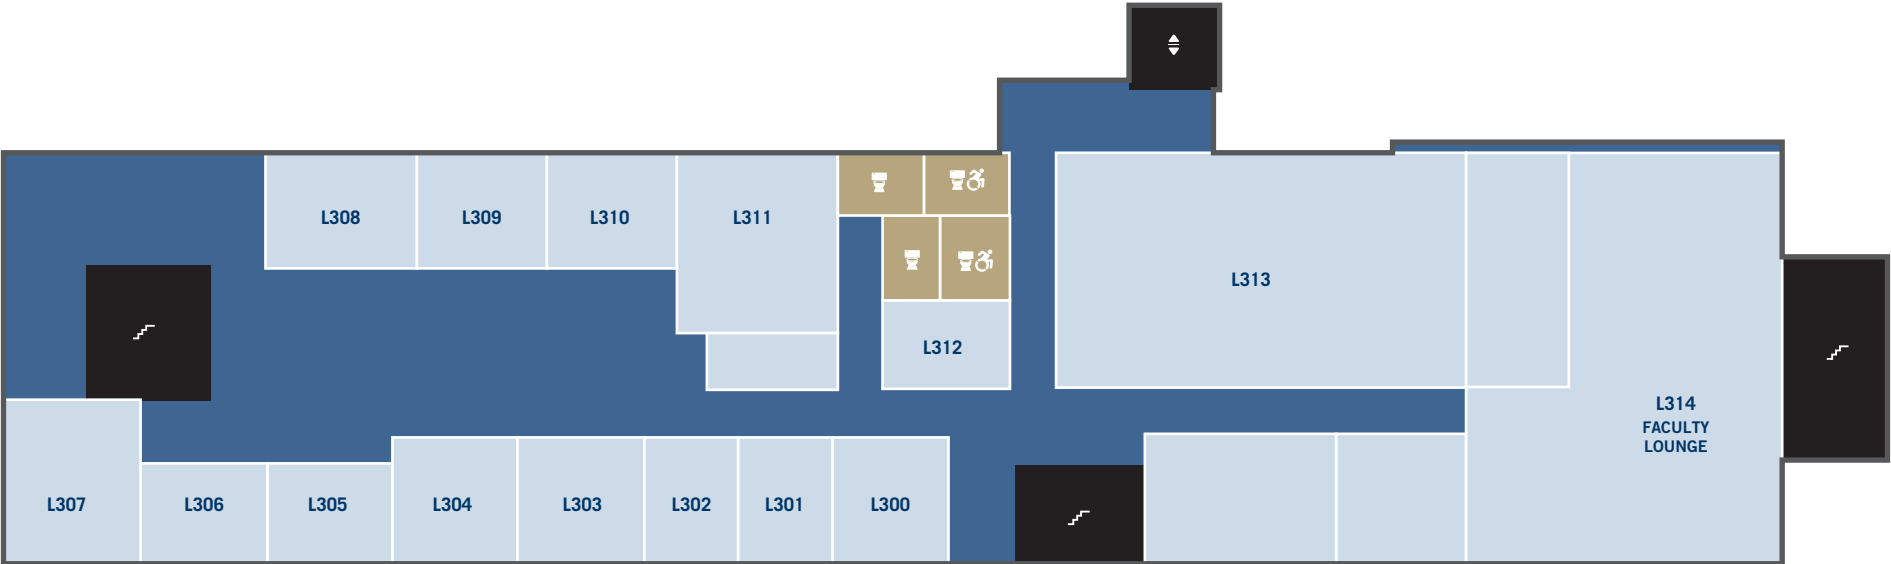

LEVEL 1 & 2

Leominster Campus First & Second Level

Map Key

Restroom	Campus Police
Gender Neutral Restroom	Elevator
Stairwell	

LEVEL 3

Leominster Campus Third Level

Map Key

-  Gender Neutral Restroom
-  Stairwell
-  Elevator