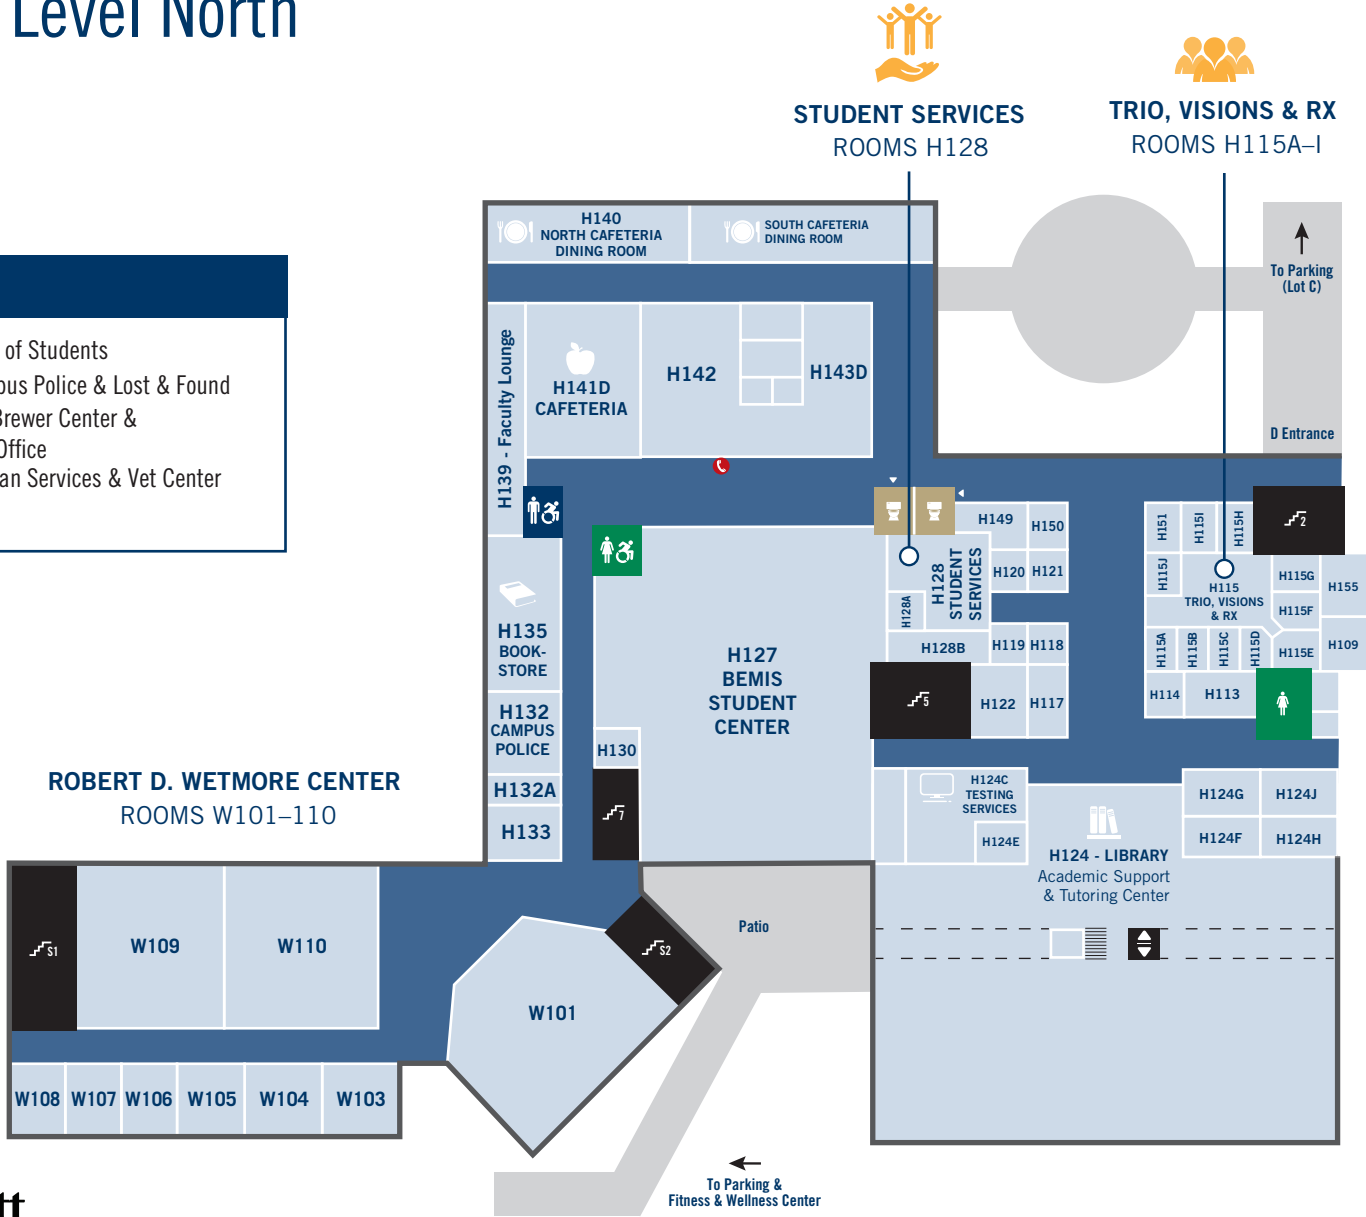

LEVEL 1

Arthur F. Haley Academic Building First Level North

Map Key

Restroom (■ = unisex)	H128 Dean of Students
Stairwell	H132 Campus Police & Lost & Found
Elevator	H133 The Brewer Center & SOS Office
Emergency Phone	H150 Veteran Services & Vet Center

LEVEL 1

Arthur F. Haley Academic Building First Level South

Map Key

Restroom (■ = unisex)	H158 Lifelong Learning
Stairwell	H161 Student Financial Services
Elevator	H168 Student Records
Emergency Phone	H155 Food for Thought Pantry

LEVEL 2

Arthur F. Haley Academic Building Gardner Campus

LEVEL 2

Dr. Daniel M. Asquino Science Center Gardner Campus

Map Key

- Restroom
- Stairwell
- Elevator
- Emergency Phone
- S210** Student Study Room

LEVEL 3

Dr. Daniel M. Asquino Science Center Gardner Campus

Map Key

-  Restroom
-  Stairwell
-  Elevator
-  Emergency Phone
- S314** Student Study Room

LEVEL B

Gardner Campus Basement