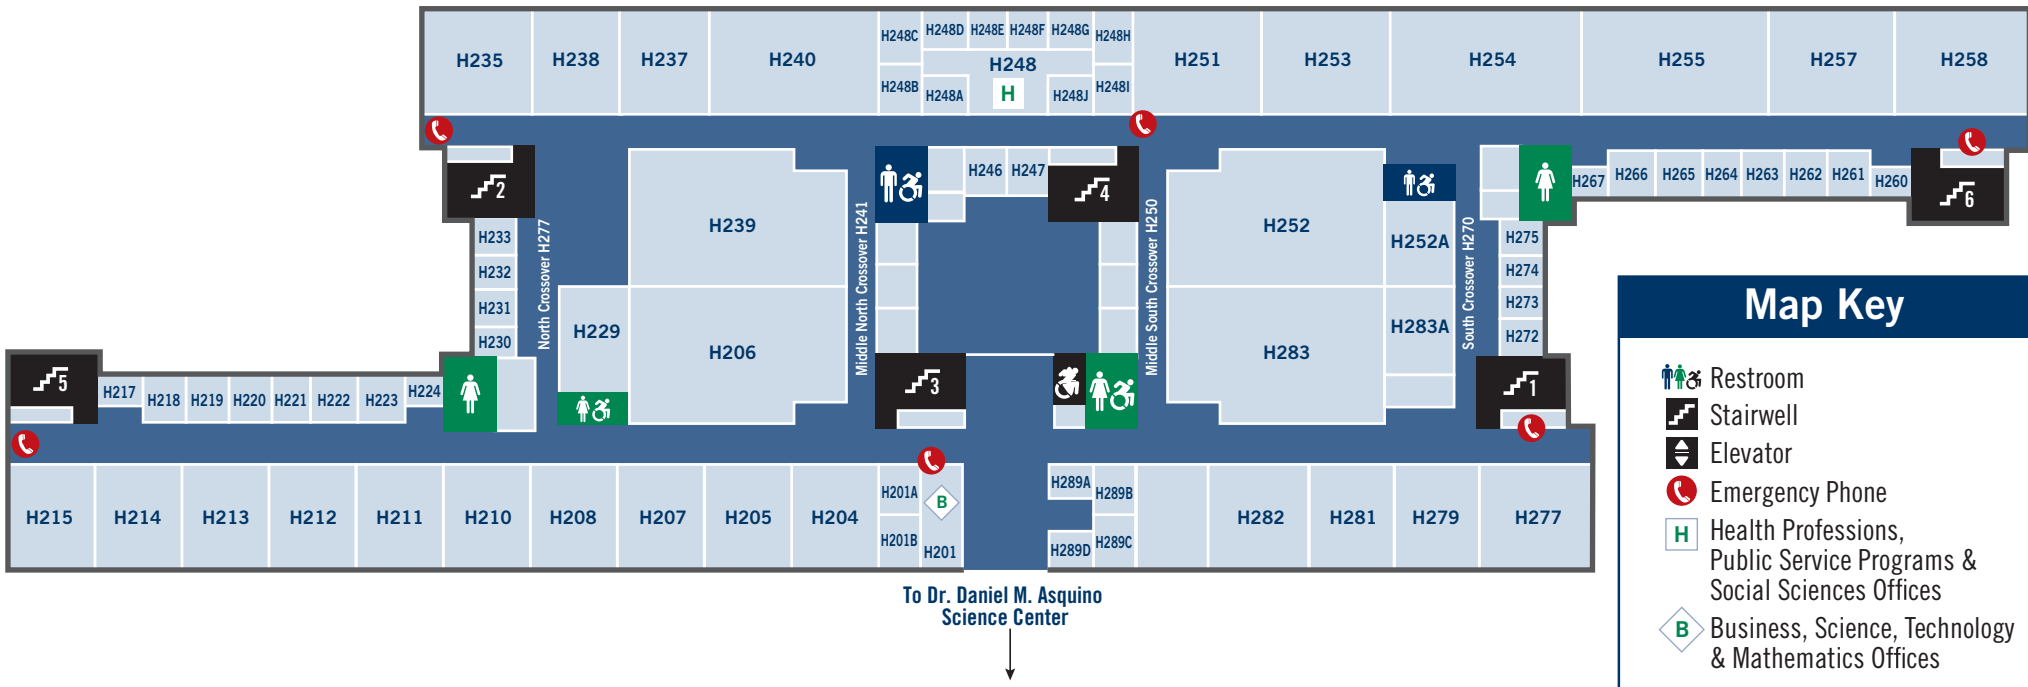

LEVEL 1

Arthur F. Haley Academic Building First Level North

Map Key

Restroom (■ = unisex)	H128 Dean of Students
Stairwell	H132 Campus Police & Lost & Found
Elevator	H133 The Brewer Center & SOS Office
Emergency Phone	H150 Veteran Services & Vet Center

LEVEL 1

Arthur F. Haley Academic Building First Level South

Map Key

Restroom (■ = unisex)	H158 Lifelong Learning
Stairwell	H161 Student Financial Services
Elevator	H168 Student Records
Emergency Phone	H155 Food for Thought Pantry

LEVEL 2

Arthur F. Haley Academic Building Gardner Campus

LEVEL 2

Dr. Daniel M. Asquino Science Center Gardner Campus

Map Key

- Restroom
- Stairwell
- Elevator
- Emergency Phone
- S210** Student Study Room

LEVEL 3

Dr. Daniel M. Asquino Science Center Gardner Campus

Map Key

-  Restroom
-  Stairwell
-  Elevator
-  Emergency Phone
- S314** Student Study Room

LEVEL B

Gardner Campus Basement