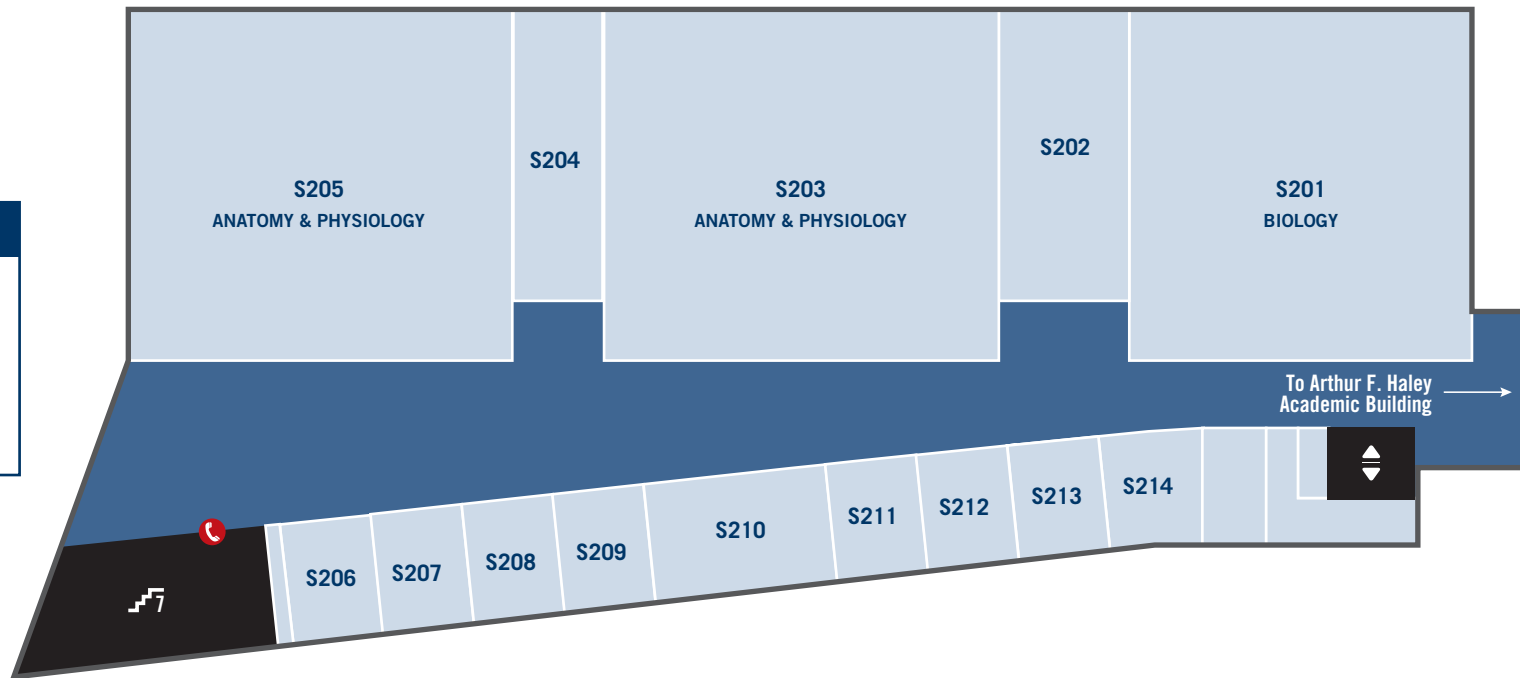

LEVEL 1

Arthur F. Haley Academic Building First Level South

Map Key

Restroom (■ = unisex)	H158 Lifelong Learning
Stairwell	H161 Student Financial Services
Elevator	H168 Student Records
Emergency Phone	H155 Food for Thought Pantry

LEVEL 2

Arthur F. Haley Academic Building Gardner Campus

LEVEL 2

Dr. Daniel M. Asquino Science Center Gardner Campus

Map Key

- Restroom
- Stairwell
- Elevator
- Emergency Phone
- S210** Student Study Room

LEVEL 3

Dr. Daniel M. Asquino Science Center Gardner Campus

Map Key

-  Restroom
-  Stairwell
-  Elevator
-  Emergency Phone
- S314** Student Study Room

LEVEL B

Gardner Campus Basement