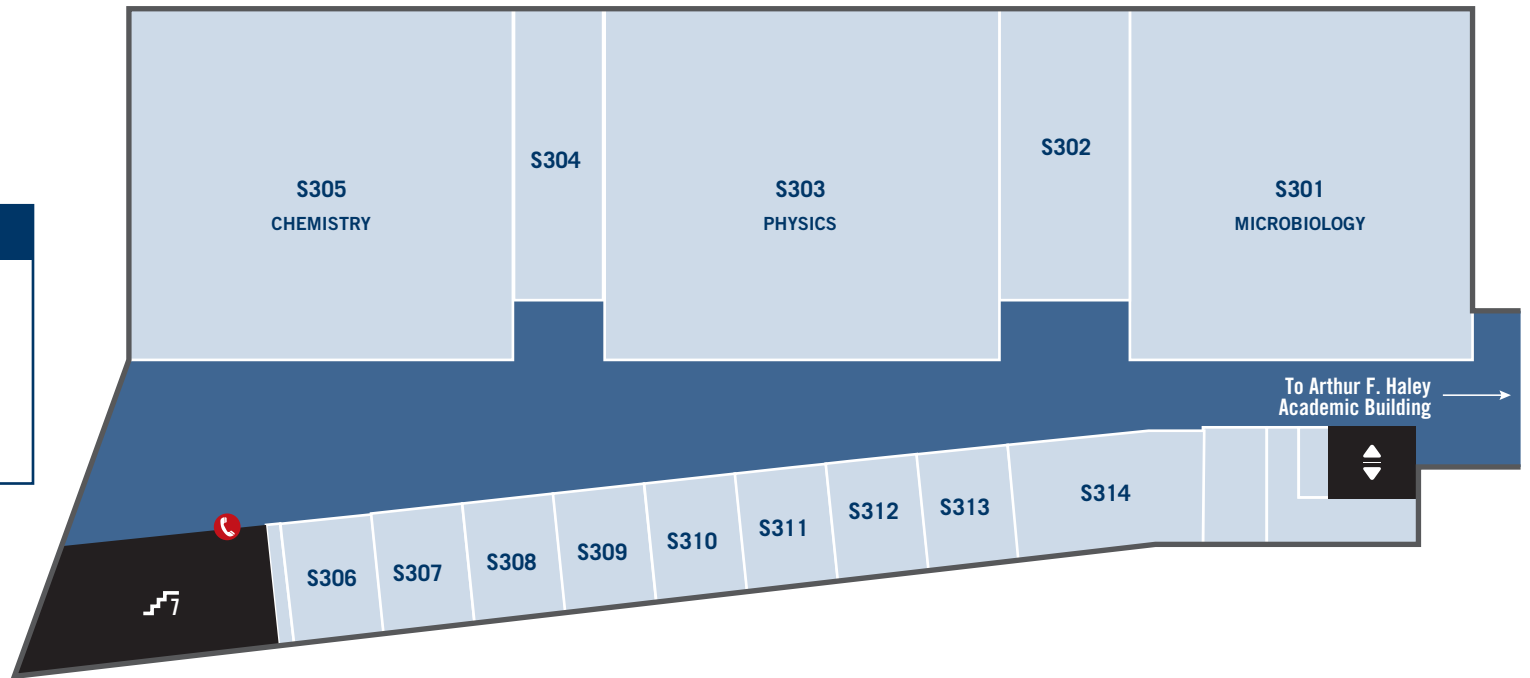

LEVEL 1

Arthur F. Haley Academic Building First Level South

Map Key

Restroom (■ = unisex)	H158 Lifelong Learning
Stairwell	H161 Student Financial Services
Elevator	H168 Student Records
Emergency Phone	H155 Food for Thought Pantry

LEVEL 2

Arthur F. Haley Academic Building Gardner Campus

LEVEL 2

Dr. Daniel M. Asquino Science Center Gardner Campus

Map Key

- Restroom
- Stairwell
- Elevator
- Emergency Phone
- S210** Student Study Room

LEVEL 3

Dr. Daniel M. Asquino Science Center Gardner Campus

Map Key

-  Restroom
-  Stairwell
-  Elevator
-  Emergency Phone
- S314** Student Study Room

LEVEL B

Gardner Campus Basement