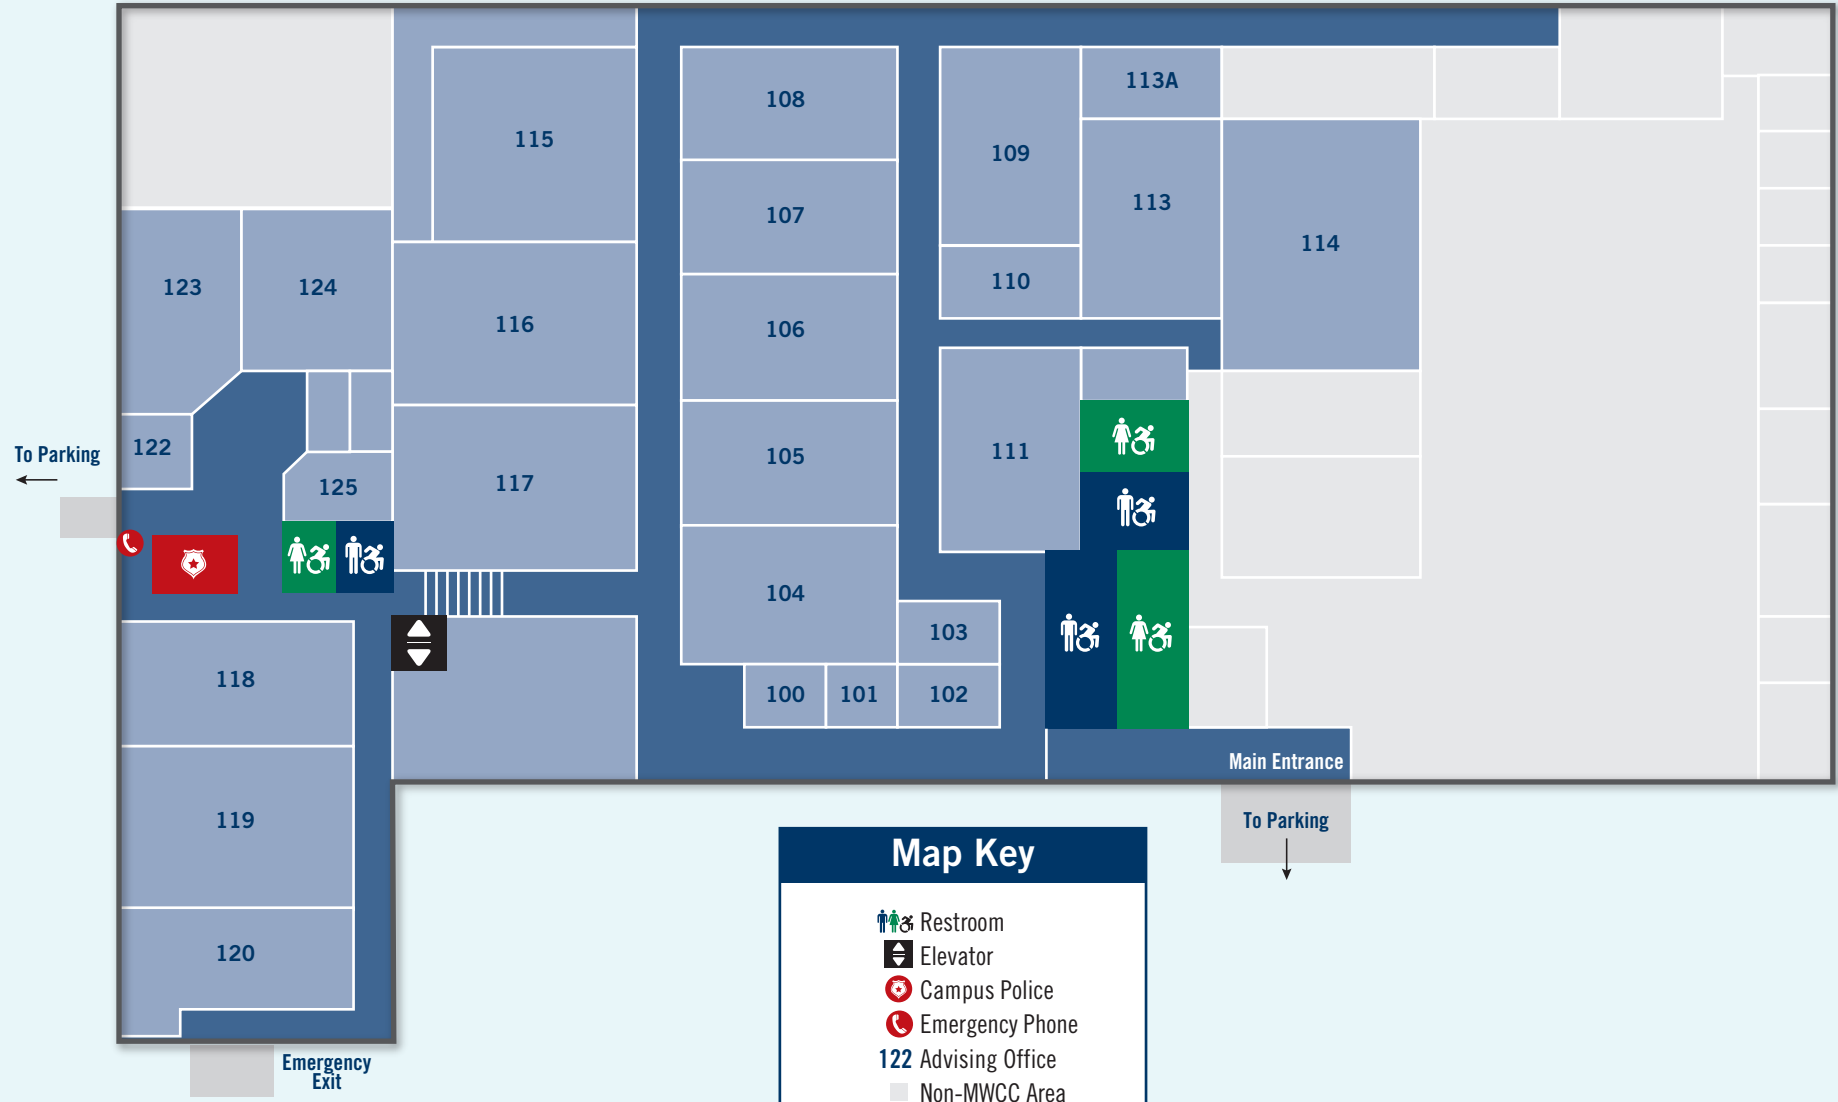

# Commerce Place Corporate Center Building - Second Level

**Map Key**

- Restroom
- Elevator
- Campus Police
- Emergency Phone
- 122** Advising Office
- Non-MWCC Area